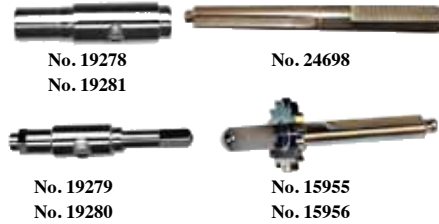

# Mainsprings, Barrels & Clamps

## Hermle Mainspring & Barrel Chart

Movement #	Hermle Barrel #	Hermle Barrel With Mainspring	Hermle Mainspring Only
0130	31 Strike 32 Time	No. 14241 No. 14242	No. 15926 No. 15927
0131	33 Strike 30 Time	No. 15949 No. 14242	No. 15928 No. 15927
0132	31 Strike 31 Time	No. 14241 No. 14241	No. 15926 No. 15926
0140	10 Time 10 Strike	No. 14236 No. 14236	No. 15921 No. 15921
0141	10 Strike 11 Time	No. 14236 No. 14237	No. 15921 No. 15922
0150 0151	21 Strike 21 Time	No. 14239 No. 14239	No. 15924 No. 15924
0340 0341	41 Chime 40 Strike 40 Time	No. 14217 No. 14216 No. 14216	No. 15930 No. 15929 No. 15929
0350 0351	54 Chime 52 Strike 50 Time	No. 14219 No. 15958 No. 14218	No. 15934 No. 15933 No. 15924
0351-03	54 Chime 56 Strike 52 Time	No. 14219 No. 14244 No. 15958	No. 15934 No. 15924 No. 15933
0351-85	54 Chime 50 Strike	No. 14219 No. 14218	No. 15934 No. 15924
0351-83 0361-83	54 Chime 56 Strike	No. 14219 No. 14244	No. 15934 No. 15924
0352	54 Chime 50 Strike 58 Time	No. 14219 No. 14218 No. 23712	No. 15934 No. 15924 No. 23711
0701 0781 0791	11 Time	No. 14237	No. 15922
0771	32 Time	No. 14242	No. 15927
1050 1051	55 Chime 50 Strike 52 Time	No. 14220 No. 14218 No. 15958	No. 15935 No. 15924 No. 15933
1051-03	55 Chime 56 Strike 52 Time	No. 14220 No. 14244 No. 15958	No. 15935 No. 15924 No. 15933
1051-85	55 Chime 50 Strike	No. 14220 No. 14218	No. 15935 No. 15924
1051-83	55 Chime 56 Strike	No. 14220 No. 14244	No. 15935 No. 15924
1052	55 Chime 50 Strike 58 Time	No. 14220 No. 14218 No. 23712	No. 15935 No. 15924 No. 23711
3351-85	54 Chime 50 Strike	No. 14219 No. 14218	No. 15934 No. 15924

## Hermle Mainspring Barrel Arbors

**Sleeves Only:**  
**No. 19278** ..... 9.0mm diameter x 31.8mm long. For Spring Barrels #41, #54 and #55.  
**No. 19281** ..... 9.0mm diameter x 31.8mm long. For Spring Barrels #10, #11, #40, #50, #56 and #58.

**No. 15956** ..... 5.5mm diameter x 58.6mm long. Used on #10, #11, #40, #41, #54 and #56 with long hand shafts.

**\$5.00 each**