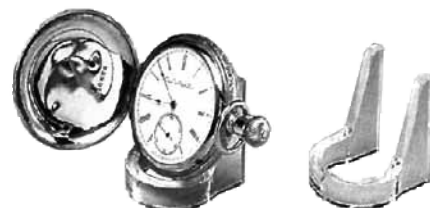

Lucite Watch Display Stand

Displays pocket watches, either open or hunting case. 1-3/8" diameter x 1-5/8" tall.
No. 11737 ..... $2.00 each