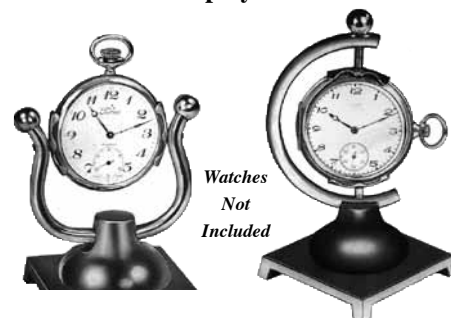

Pocket Watch Display Stands-Brass

Watches Not Included
No. 14344 ..... 2-1/2" Sq. Base x 3-3/4" Tall $20.50 each
No. 14345 ..... 2-1/2" Sq. Base x 4-1/4" Tall $60.00/3 ($20.00)
No. 14344 ..... Open Face
No. 14345 ..... Hunting Case