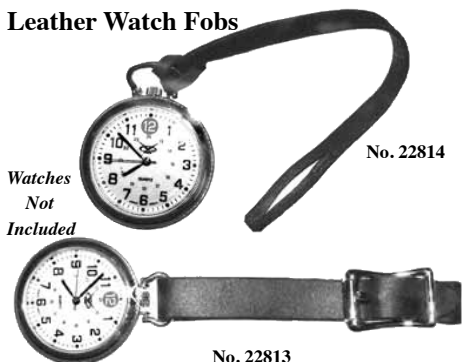

Leather Watch Fobs

Watches Not Included
No. 22814 ..... 7" Leather $1.00 each
No. 22813 ..... 3-3/4" Deerskin $1.75 each

Leather Watch Pouch

Suede leather with draw strings
No. 15673 ..... 4" x 3" $2.50 each
$27.00/12 ($2.25)