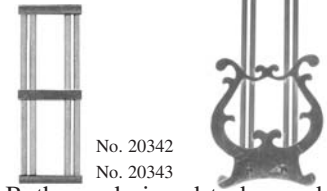

Lyre & Straight Pendulum Attachments

Both are designed to be used with standard quartz pendulum rods. 5/16" slot. The No. 20342 has two brass crossbars.

Aluminum Rods

- No. 20342 ..... 4" T x 1-1/4" W **$6.00**
- No. 20343 ..... 7" T x 1-1/4" W **$6.25**

Brass Lyre With Aluminum Rods

- No. 20344 ..... 4" T x 2-1/8" W **$7.50**
- No. 20345 ..... 7" T x 2-1/8" W **$8.00**