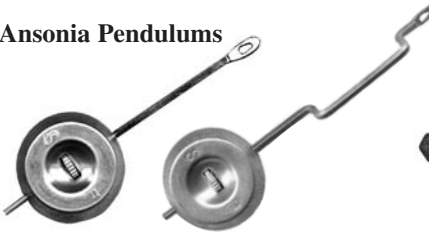

Hermle Pendulum Rods-Brass

Fit bobs above. 3/16" wide.

No. 20713	5-1/2"	140mm	75¢
No. 20714	8-5/8"	220mm	85¢
No. 20715	11-7/16"	290mm	95¢
No. 20716	13-3/4"	350mm	\$1.10
No. 20717	23-5/8"	600mm	\$2.00
No. 20718	31-1/2"	800mm	\$2.75

Hermle Grid Pendulum Attachments

Steel rods with brass cross bars are slotted for 3/16" wide pendulum rods.

No. 20719	3-3/4" Tall x 1" W	\$2.00
No. 20720	6-7/8" Tall x 1" W	\$2.50

Ansonia Pendulums

1-5/8" diameter bob. Brass covered.