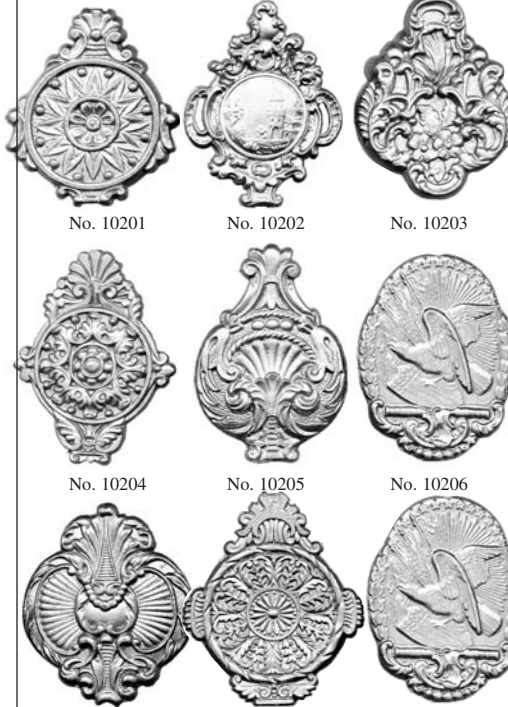

Antique gold. 6-1/4" rod and brass nut.
$5.50 each $15.75/ 3 ($5.25)