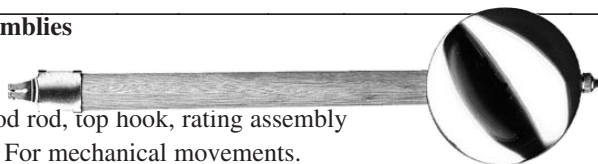

Hermle Pendulum Assemblies

Includes a 3/4" wide wood rod, top hook, rating assembly and a brass covered bob. For mechanical movements.

3-1/8" Bob Part #	Rod Length	Price	4" Bob Part #	Rod Length	Price	4-1/2" Bob Part #	Rod Length	Price	5-1/2" Bob Part #	Rod Length	Price
No. 22773	7"	$6.50	No. 22783	7-1/2"	$7.50	No. 22795	7-1/2"	$8.00	No. 20221	14"	$11.00
No. 22774	7-1/2"	$6.50	No. 22784	8"	$7.50	No. 22796	8"	$8.00	No. 20222	21-3/8"	$12.50
No. 22775	8"	$6.50	No. 22785	8-3/4"	$7.75	No. 22797	8-3/4"	$8.25	No. 20223	27-1/2"	$12.75
No. 22776	8-3/4"	$6.75	No. 22786	9-1/2"	$8.00	No. 22798	9-1/2"	$8.50	No. 20224	33"	$14.00
No. 22777	9-1/2"	$7.00	No. 22787	10"	$8.00	No. 22799	10"	$8.50	No. 20225	40-1/2"	$15.00
No. 22778	10"	$7.00	No. 22788	11-1/2"	$8.25	No. 20154	11-1/2"	$8.75			
No. 22779	10-1/2"	$7.00	No. 22789	12"	$8.50	No. 20155	12-3/4"	$9.00			
No. 20148	11-1/2"	$7.00	No. 22790	12-3/4"	$8.50	No. 22800	14"	$9.25			
No. 20149	12"	$7.25	No. 22791	15-1/4"	$9.25	No. 22801	16"	$10.00			
No. 22780	14"	$7.75	No. 20151	17-1/4"	$9.75	No. 20156	17-1/4"	$10.25			
No. 20150	17-1/4"	$8.50	No. 20152	21-3/8"	$10.00	No. 20157	21-3/8"	$10.50			
No. 22781	24-1/2"	$9.25	No. 22792	24"	$10.50	No. 22802	22-3/4"	$10.75			
No. 22782	27-1/2"	$9.50	No. 20153	24-1/2"	$10.50	No. 20216	24"	$11.00			
			No. 22793	27-1/2"	$10.75	No. 20217	27-1/2"	$11.25			
			No. 22794	32"	$11.25	No. 22803	30-3/4"	$11.75			
						No. 20218	32"	$12.00			
						No. 20219	32-3/4"	$12.25			
						No. 22804	34"	$12.50			
						No. 22805	38-1/2"	$12.75			
						No. 20220	39-1/2"	$13.00			
						No. 22806	40-1/2"	$13.50			

These quality pendulums can be used on many other clocks.