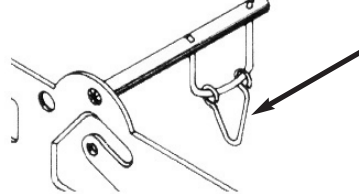

Pendulum Hanging Wire For Cuckoos

For Regula 25 and 34 cuckoo movements but can be used on others.

No. 11655 ..... **25¢ each**

$2.40/ 12 (20¢)

Pendulum Hanging Wire Post-Cuckoo

For Regula 25 and 34 movements.

No. 20923 ..... **25¢ each**

$1.00/ 5 (20¢)

Pendulum Hanger Brass-#2 Regulator

For 3/4" rods.

No. 12278 $3.00 each

Pendulum Hooks

For 3/4" wide wood rods.

No. 12371 ..... Brass Hook

No. 12372 ..... Brass Hook

No. 23631 ..... Brass Hook

$1.00 each $2.55/ 3 (85¢)