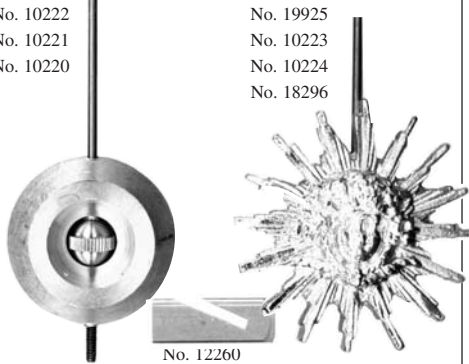

French Sunburst Pendulum-Solid Brass

Top hook sold separately.

No. 19925	1-1/2" Dia. 1.8 Oz. Brass Plated Sunburst	\$7.25 each
No. 20421	1-1/2" Dia. 1.8 Oz. Solid brass.	\$9.25 each

French Pendulums

No. 10222
No. 10221
No. 10220

No. 19925
No. 10223
No. 10224
No. 18296

Includes a 12" partially threaded rod. Top hook sold separately.

- 1-1/4" Dia. 2 Oz. Brass Round
No. 10222 **\$7.50 each**
- 1-3/8" Dia. 2-1/2 Oz. Brass Round
No. 10221 **\$8.25 each**
- 1-1/2" Dia. 3 Oz. Brass Round
No. 10220 **\$8.75 each**
- 2-1/8" Dia. 3 Oz. Brass Plated Sunburst
No. 10223 **\$7.75 each**
- 3" Dia. 4 Oz. Brass Plated Sunburst
No. 10224 **\$8.00 each**
- 3" diameter. Polishing required. 3-1/2 oz. Solid brass.
No. 18296 **\$10.00 each**