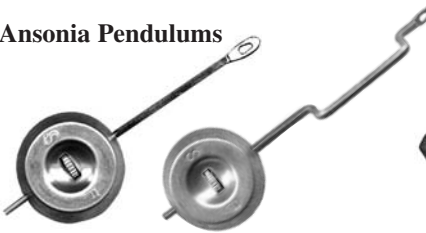

No. 19640	\$1.25 each
-----------	--------------------

Hermle Pendulum Bobs

Bobs are brass colored. Fit rods below.

No. 20709	1-11/16"	43mm	\$1.00
No. 20710	2-3/16"	55mm	\$1.10
No. 20711	2-3/4"	70mm	\$1.15
No. 20712	3-1/8"	80mm	\$1.25

Hermle Pendulum Rods-Brass

Fit bobs above. 3/16" wide.

No. 20713	5-1/2"	140mm	75¢
No. 20714	8-5/8"	220mm	85¢
No. 20715	11-7/16"	290mm	95¢
No. 20716	13-3/4"	350mm	\$1.10
No. 20717	23-5/8"	600mm	\$2.00
No. 20718	31-1/2"	800mm	\$2.75

Hermle Grid Pendulum Attachments

Steel rods with brass cross bars are slotted for 3/16" wide pendulum rods.

No. 20719	3-3/4" Tall x 1" W	\$2.00
No. 20720	6-7/8" Tall x 1" W	\$2.50

Ansonia Pendulums

1-5/8" diameter bob. Brass covered.