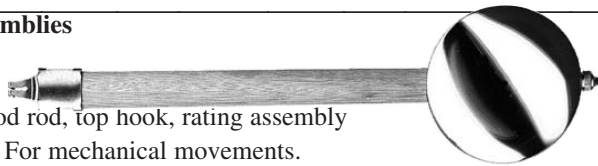

Hermle Pendulum Assemblies

Includes a 3/4" wide wood rod, top hook, rating assembly and a brass covered bob. For mechanical movements.

3-1/8" Bob Part #	Rod Length	Price	4" Bob Part #	Rod Length	Price	4-1/2" Bob Part #	Rod Length	Price	5-1/2" Bob Part #	Rod Length	Price
No. 22773	7"	\$6.50	No. 22783	7-1/2"	\$7.50	No. 22795	7-1/2"	\$8.00	No. 20221	14"	\$11.00
No. 22774	7-1/2"	\$6.50	No. 22784	8"	\$7.50	No. 22796	8"	\$8.00	No. 20222	21-3/8"	\$12.50
No. 22775	8"	\$6.50	No. 22785	8-3/4"	\$7.75	No. 22797	8-3/4"	\$8.25	No. 20223	27-1/2"	\$12.75
No. 22776	8-3/4"	\$6.75	No. 22786	9-1/2"	\$8.00	No. 22798	9-1/2"	\$8.50	No. 20224	33"	\$14.00
No. 22777	9-1/2"	\$7.00	No. 22787	10"	\$8.00	No. 22799	10"	\$8.50	No. 20225	40-1/2"	\$15.00
No. 22778	10"	\$7.00	No. 22788	11-1/2"	\$8.25	No. 20154	11-1/2"	\$8.75			
No. 22779	10-1/2"	\$7.00	No. 22789	12"	\$8.50	No. 20155	12-3/4"	\$9.00			
No. 20148	11-1/2"	\$7.00	No. 22790	12-3/4"	\$8.50	No. 22800	14"	\$9.25			
No. 20149	12"	\$7.25	No. 22791	15-1/4"	\$9.25	No. 22801	16"	\$10.00			
No. 22780	14"	\$7.75	No. 20151	17-1/4"	\$9.75	No. 20156	17-1/4"	\$10.25			
No. 20150	17-1/4"	\$8.50	No. 20152	21-3/8"	\$10.00	No. 20157	21-3/8"	\$10.50			
No. 22781	24-1/2"	\$9.25	No. 22792	24"	\$10.50	No. 22802	22-3/4"	\$10.75			
No. 22782	27-1/2"	\$9.50	No. 20153	24-1/2"	\$10.50	No. 20216	24"	\$11.00			
			No. 22793	27-1/2"	\$10.75	No. 20217	27-1/2"	\$11.25			
			No. 22794	32"	\$11.25	No. 22803	30-3/4"	\$11.75			
						No. 20218	32"	\$12.00			
						No. 20219	32-3/4"	\$12.25			
						No. 22804	34	\$12.50			
						No. 22805	38-1/2"	\$12.75			
						No. 20220	39-1/2"	\$13.00			
						No. 22806	40-1/2"	\$13.50			

These quality pendulums can be used on many other clocks.

Hermle Universal Pendulum Assemblies

Brass rods with brass bobs.

Hole End Rod

No.	Bob Diameter	Rod Length	Price
No. 19809	2-3/16"	3-1/4"	\$6.50

Hook End Rod