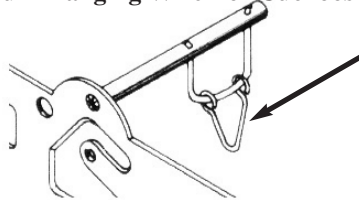

Bend tabs over to fit. 5/8" wide.

No. 12279 \$1.00 each

**Pendulum Top Hook**

Brass plated steel hook is pre-bent. 5/8" wide.

No. 23589 \$1.00 each

**Pendulum Hangers For Cuckoos**

No. 12293 ..... 80mm 3-1/8" Long

No. 12294 ..... 90mm 3-1/2" Long

No. 12295 ..... 100mm 4" Long

No. 12296 ..... 110mm 4-5/16" Long

No. 12297 ..... 120mm 4-3/4" Long

\$1.00 each \$2.25/ 3 (75¢)

**Pendulum Hanging Wire For Cuckoos**

For Regula 25 and 34 cuckoo movements but can be used on others.