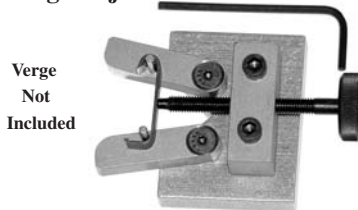

Verge Gauge-Hulsey's

Checks the proper angle of a verge. Instructions included.

No. 13836 **\$7.25 each**

Verge Kit

Three brass rods, three saddles, three pallets and rivets. Parts pre-drilled and formed for easy assembly.

No. 12505 **\$6.00 kit**

Verge Strip

1-1/2" long x 3/16" wide x .050" thick.

Carbon steel can be hardened.

No. 11268 **75¢ each**

Verge Adjuster

Verge
Not
Included

This tool assists you in making adjustments to strap type verges. Includes hex wrench and operating instructions.

No. 22941 **\$54.50 each**

Suspension Rods-Ansonia

No. 12391

No. 12392

Pre-bent with hardware attached.

No. 12391 11" Long Front Mount

No. 12392 11-3/4" Long Rear Mount

\$3.00 each

Suspension Rod Assembly-#89

15-1/2" overall with a 1-3/8" spring.

No. 17826 **\$6.00 each**

Suspension Rods

8" long .004" thick. 12 in a bundle.

No. 20996 **\$3.50 pack**

13" long .004" thick. 12 in a bundle.