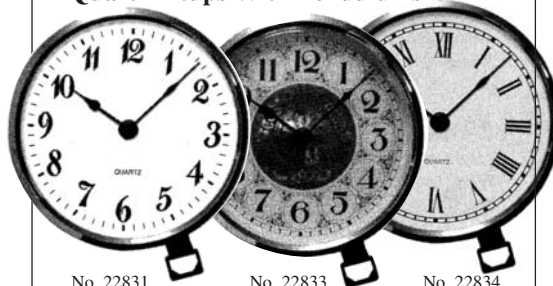

Quartz Fitups With Pendulums

No. 22831 ..... Arabic **$11.75 each**
No. 22833 .. Fancy Arabic **$11.75 each**
No. 22834 ..... Roman **$11.75 each**

4" bezel diameter with pendulum. Complete with 16" brass rod and 2-3/4" bob, Mounts into a 3-3/4" hole. One "AA" battery is not included.

Pendulum Attachment

Battery movement attaches to the back of a dial. 1-3/8" diameter, 7/8" thick. 6" long brass pendulum can be trimmed to length. "N" battery not included.

No. 19430 **$7.50 each**

Pendulum Attachment

Battery movement clamps to bottom of a movement. Pendulum and "AA" battery not included. 1-3/4" wide, 2-1/2" tall.

No. 19335 **$13.00 each**

Pendulum Attachment-Heavy Duty

Drives pendulums as heavy as 300 grams and 33" long. Uses one "D" battery (not included). 7-9/16" x 3" x 2-1/16" deep.

No. 23223 **$12.00 each**

Pendulum Case

Converts a mini quartz movement to pendulum drive. Measures 5-1/2 x 2-1/4" x 1-1/4" deep. Includes a 16" brass pendulum rod and 2-3/4" bob. Quartz insert mini movement not included.