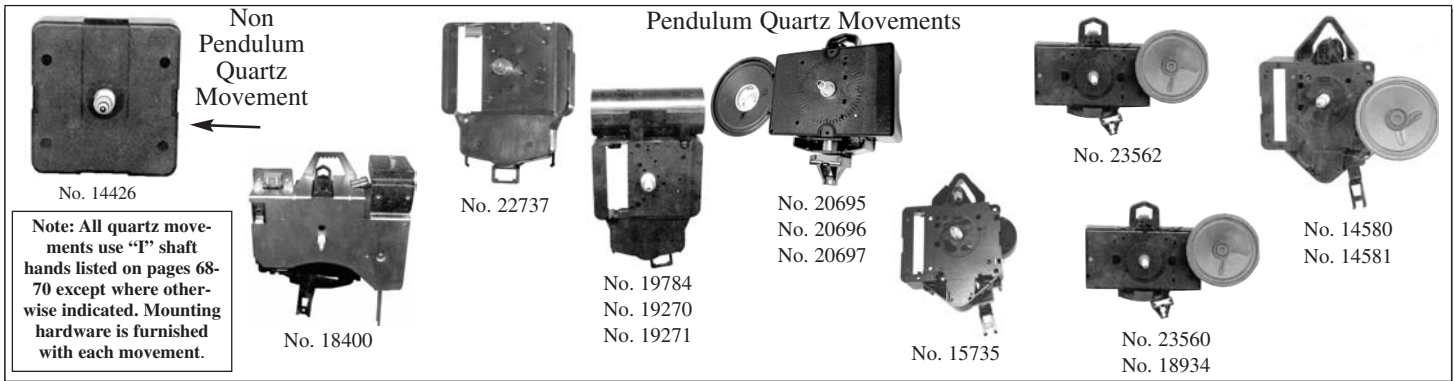

Part #	Movement Type (Non-Pendulum)	Movement Size	Mfr.	Handshaft Length	Max. Dial Thickness	Battery Type (not included)	Chime	Strike	Price				Other Features
									Each	3's	6's	12's	
No. 14426	24-Hour	2-1/8" x 2-1/8" x 5/8"	USA	11/16"	1/4"	"AA"	—	—	$7.50	$7.25	$7.00	$6.75	Used in computer, radio room and military installations. Stepping sweep. Rear set. Non pendulum
Pendulum Quartz Movements													
No. 18400	Bim-Bam Chime Rods	6-1/4" x 5-7/8" x 2"	Asia	13/16"	15/16"	"D"	1/2's	Hour	$44.00	$43.75	$43.50	$43.25	Does not accommodate a second hand. With 16" rod and bob.
No. 22737	High Torque Westminster	3-1/4" x 3" x 1-3/16"	Asia	7/8"	7/16"	"C"	—	—	$12.50	$12.25	$12.00	$11.75	Includes a 16" rod and bob. Rear set.
No. 19784	Westminster	2-1/4" x 4-3/8" x 1"	Asia	5/8"	5/16"	"C"	1/4's	Hour	$22.00	$21.75	$21.50	$21.25	Stepping sweep. Rear set. Built-in speaker. Combine for discounts. With 16" rod and bob.
No. 19270	Westminster	2-1/4" x 4-3/8" x 1"	Asia	3/4"	3/8"	"C"	1/4's	Hour	$22.00	$21.75	$21.50	$21.25	
No. 19271	Westminster	2-1/4" x 4-3/8" x 1"	Asia	1"	5/8"	"C"	1/4's	Hour	$22.00	$21.75	$21.50	$21.25	
No. 20695	Westminster	2-1/4" x 4-3/8" x 1"	Hermle	7/16"	3/16"	"C"	1/4's	Hour	$19.50	$19.25	$19.00	$18.75	For hands see page 69 Stepping sweep. Rear set. Detachable speaker 12" wires. Combine for discounts. With 16" rod and bob.
No. 20696	Westminster	2-1/4" x 4-3/8" x 1"	Hermle	5/8"	3/8"	"C"	1/4's	Hour	$19.50	$19.25	$19.00	$18.75	
No. 20697	Westminster #2212	2-1/4" x 4-3/8" x 1"	Hermle	13/16"	1/2"	"C"	1/4's	Hour	$19.50	$19.25	$19.00	$18.75	
No. 15735	Westminster	3-3/4" x 4-3/8" x 1"	Asia	5/8"	1/4"	"C"	Hour	—	$20.00	$19.75	$19.50	$19.25	With 16" rod and bob. Rear set.
No. 23562	Westminster/Ave Maria #2215	4-3/8" x 4-1/4" x 1-1/8" NEW	Hermle	3/4"	3/8"	2-"C"	1/4's	Hour	$29.00	$28.75	$28.50	$28.25	With 16" rod and bob. Detachable speaker with 10" wires. Rear set & volume control. Combine for price breaks.
No. 23560	Westminster	4-3/8" x 4-1/4" x 1-1/8"	Hermle	5/8"	3/8"	2-"C"	1/4's	1/4's	$29.00	$28.75	$28.50	$28.25	With 16" rod and bob. Detachable speaker with 10" wires. Rear set & volume control. With hands for 7" dial. No 2nd hand. Combine for price breaks.
No. 18934	& Bim-Bam #2214	4-3/8" x 4-1/4" x 1-1/8" NEW	Hermle	3/4"	7/16"	2-"C"	1/4's	1/4's	$29.00	$28.75	$28.50	$28.25	
No. 14580	Westminster &	3-1/4" x 4-1/2" x 1-5/16"	Asia	5/8"	1/4"	"C"	1/4's	Hour	$29.00	$28.75	$28.50	$28.25	With 16" rod and bob. Combine for discounts.
No. 14581	Whittington	3-1/4" x 4-1/2" x 1-5/16"	Asia	1-1/8"	11/16"	"C"	1/4's	Hour	$29.00	$28.75	$28.50	$28.25