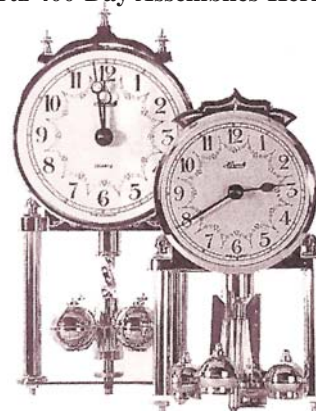

Quartz 400-Day Assemblies-Hermle

NEW

Everything is included except the base and dome.

7-1/4" tall with a 3-1/2" diameter dial. Runs a year on one "AA" battery (not included). Requires a 4-5/8" x 8" dome.

No. 23557 **$24.50 each**

6" tall with a 3-1/2" diameter dial. Runs a year on one "AA" battery (not included). Requires a 4" x 7" dome.

No. 23556 **$18.50 each**