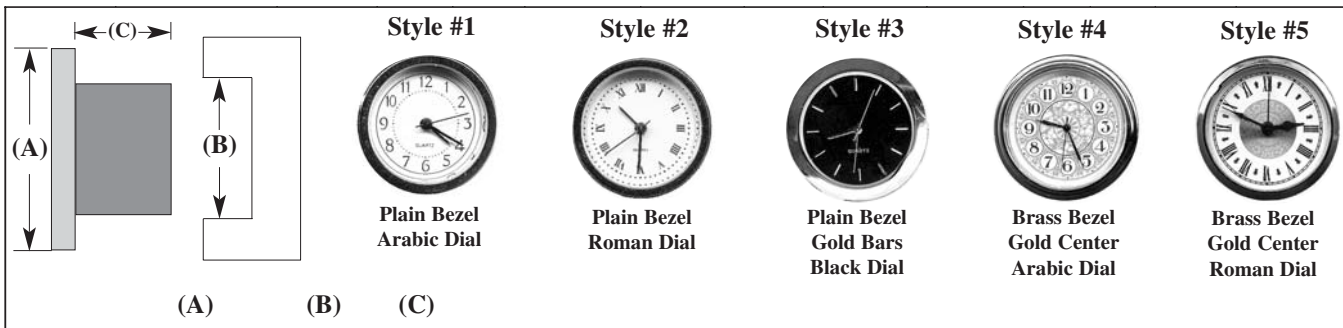

Part #	Bezel Diameter	Din. Hole Diameter	Depth Below Bezel	Color	Dial Color	Numerals	Style #	Type Of Battery Required	Battery Included	Price Each	Price 3's	Price 12's	Special Features
No. 20524	2-13/16" (72mm)	2-3/8"	7/8"	Brass	White	Arabic	1	"N"	No	$7.50	$7.25	$7.00	
No. 20525	2-13/16" (72mm)	2-3/8"	7/8"	Brass	White	Roman	2	"N"	No	$7.50	$7.25	$7.00	
No. 16564	2-13/16" (72mm)	2-3/8"	7/8"	Brass	Gold	Arabic	1	"N"	No	$7.50	$7.25	$7.00	Combine for price breaks.
No. 16570	2-13/16" (72mm)	2-3/8"	7/8"	Brass	Gold	Roman	2	"N"	No	$7.50	$7.25	$7.00	
No. 20460	2-13/16" (72mm)	2-3/8"	7/8"	Brass	White/Gold	Arabic	4	"AAA"	No	$7.50	$7.25	$7.00	
No. 20461	2-13/16" (72mm)	2-3/8"	7/8"	Brass	Ivory/Gold	Roman	5	"AAA"	No	$7.50	$7.25	$7.00	
No. 20205	2-13/16" (72mm)	2"	21/32"	Brass	White	Arabic	1	"N"	No	$6.00	$5.75	$5.50	
No. 20206	2-13/16" (72mm)	2"	21/32"	Brass	White	Roman	2	"N"	No	$6.00	$5.75	$5.50	
Bo. 16596	2-7/8" (73mm)	2-5/16"	5/8"	Brass	White	Arabic	1	"N"	No	$11.50	$11.25	$11.00	
No. 23534	3-1/8" (80mm) NEW	3"	1/2"	Brass	White	Arabic	1	"AA"	No	$6.50	$6.25	$6.00	Combine for price breaks.
No. 23535	3-1/8" (80mm) NEW	3"	1/2"	Brass	White	Roman	2	"AA"	No	$6.50	$6.25	$6.00	
No. 20464	3-5/16" (84mm)	2-3/8"	7/8"	Brass	White/Gold	Arabic	4	"N"	No	$8.50	$8.25	$8.00	
No. 20466	3-1/2" (90mm)	3"	9/16"	Brass	Gold	Arabic	1	"AA"	No	$6.50	$6.00	$5.75	Combine for price breaks.
No. 20467	3-1/2" (90mm)	3"	9/16"	Brass	Gold	Roman	2	"AA"	No	$6.50	$6.00	$5.75	
No. 20468	3-1/2" (90mm)	3"	11/16"	Brass	White/Gold	Arabic	4	"AA"	No	$6.50	$6.00	$5.75	
No. 20469	3-1/2" (90mm)	3"	11/16"	Brass	Ivory/Gold	Roman	5	"AA"	No	$6.50	$6.00	$5.75	
No. 16574	3-7/8" (98mm)	2-5/16"	1/2"	Brass	Ivory	Arabic	1	"N"	No	$13.25	$13.00	$12.75	Combine for price breaks.
No. 16579	3-7/8" (98mm)	2-5/16"	1/2"	Brass	Ivory	Roman	2	"N"	No	$13.25	$13.00	$12.75	
No. 16595	4" (102mm)	2-5/16"	5/8"	Brass	White	Arabic	1	"AA"	No	$12.50	$12.25	$12.00	Combine for price breaks.
No. 16591	4" (102mm)	2-5/16"	5/8"	Brass	White	Roman	2	"AA"	No	$12.50	$12.25	$12.00	
No. 20470	4-3/8" (112mm)	2-3/16"	7/16"	Brass	White/Gold	Arabic	4	"AA"	No	$16.50	$16.25	$16.00	Combine for price breaks.
No. 16575	4-3/8" (110mm)	2-5/16"	9/16"	Brass	Ivory	Arabic	1	"AA"	No	$16.50	$16.25	$16.00	
No. 16580	4-3/8" (110mm)	2-5/16"	9/16"	Brass	Ivory	Roman	2	"AA"	No	$16.50	$16.25	$16.00	
No. 16594	5-7/8" (150mm)	3-1/8"	13/16"	Brass	White	Arabic	1	"N"	No	$17.00	$16.75	$16.50	Combine for price breaks.
No. 16590	5-7/8" (150mm) NEW	3-1/8"	13/16"	Brass	White	Roman	2	"N"	No	$17.00	$16.75	$16.50	
No. 20472	6-1/4" (170mm)	3-1/8"	9/16"	Brass	White	Arabic	1	"AA"	No	$17.50	$17.25	$17.00	Combine for price breaks.
No. 20474	6-1/4" (170mm)	3-1/8"	9/16"	Brass	White/Gold	Arabic	4	"AA"	No	$17.50	$17.75	$17.50	
No. 20475	7-7/8" (201mm)	3-1/8"	7/8"	Brass	White	Arabic	1	"AA"	No	$18.00	$17.75	$17.50	Combine for price breaks.
No. 20476	7-7/8" (201mm)	3-1/8"	7/8"	Brass	White	Roman	2	"AA"	No	$18.00	$17.75	$17.50	
No. 20477	7-7/8" (201mm)	3-1/8"	7/8"	Brass	White/Gold	Arabic	4	"AA"	No	$18.00	$17.75	$17.50	
No. 20478	8-1/2" (217mm)	7-15/16"	1-1/8"	Brass	White	Arabic	1	"AA"	No	$11.00	$10.75	$10.50	
No. 20479	8-1/2" (217mm)	7-15/16"	1-1/8"	Brass	White	Roman	2	"AA"	No	$11.00	$10.75	$10.50	Combine for price breaks.