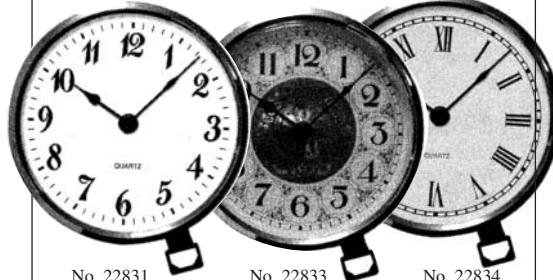

Quartz Fitups With Pendulums

No. 22831 ..... Arabic **$11.75 each**
No. 22833 .. Fancy Arabic **$11.75 each**
No. 22834 ..... Roman **$11.75 each**

4" bezel diameter with pendulum. Complete with 16" brass rod and 2-3/4" bob, Mounts into a 3-3/4" hole. One "AA" battery is not included.

Pendulum Attachment

Battery movement attaches to the back of a dial. 1-3/8" diameter, 7/8" thick. 6" long brass pendulum can be trimmed to length. "N" battery not included.

No. 19430 **$7.50 each**

Pendulum Attachment

Battery movement clamps to bottom of a movement. Pendulum and "AA" battery not included. 1-3/4" wide, 2-1/2" tall.

No. 19335 **$13.00 each**

Pendulum Attachment-Heavy Duty

Drives pendulums as heavy as 300 grams and 33" long. Uses one "D" battery (not included). 7-9/16" x 3" x 2-1/16" deep.

No. 23223 **$12.00 each**

Pendulum Case

Converts a mini quartz movement to pendulum drive. Measures 5-1/2 x 2-1/4" x 1-1/4" deep. Includes a 16" brass pendulum rod and 2-3/4" bob. Quartz insert mini movement not included.

No. 23552 **$5.50 each**