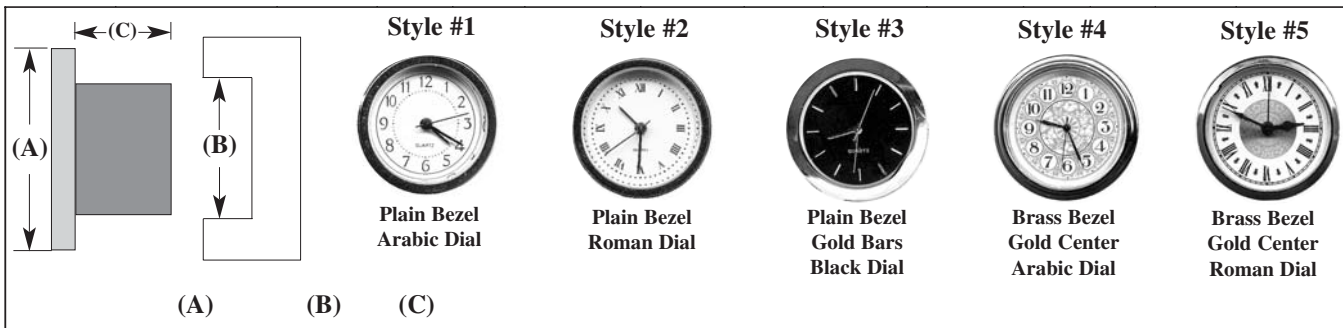

Part #	Bezel Diameter	Din. Hole Diameter	Depth Below Bezel	Color	Dial Color	Numerals	Style #	Type Of Battery Required	Battery Included	Price Each	Price 3's	Price 12's	Special Features
No. 20524	2-13/16" (72mm)	2-3/8"	7/8"	Brass	White	Arabic	1	"N"	No	$7.50	$7.25	$7.00	
No. 20525	2-13/16" (72mm)	2-3/8"	7/8"	Brass	White	Roman	2	"N"	No	$7.50	$7.25	$7.00	
No. 16564	2-13/16" (72mm)	2-3/8"	7/8"	Brass	Gold	Arabic	1	"N"	No	$7.50	$7.25	$7.00	Combine for price breaks.
No. 16570	2-13/16" (72mm)	2-3/8"	7/8"	Brass	Gold	Roman	2	"N"	No	$7.50	$7.25	$7.00	
No. 20460	2-13/16" (72mm)	2-3/8"	7/8"	Brass	White/Gold	Arabic	4	"AAA"	No	$7.50	$7.25	$7.00	
No. 20461	2-13/16" (72mm)	2-3/8"	7/8"	Brass	Ivory/Gold	Roman	5	"AAA"	No	$7.50	$7.25	$7.00	
No. 20205	2-13/16" (72mm)	2"	21/32"	Brass	White	Arabic	1	"N"	No	$6.00	$5.75	$5.50	
No. 20206	2-13/16" (72mm)	2"	21/32"	Brass	White	Roman	2	"N"	No	$6.00	$5.75	$5.50	
Bo. 16596	2-7/8" (73mm)	2-5/16"	5/8"	Brass	White	Arabic	1	"N"	No	$11.50	$11.25	$11.00	
No. 23534	3-1/8" (80mm) NEW	3"	1/2"	Brass	White	Arabic	1	"AA"	No	$6.50	$6.25	$6.00	Combine for price breaks.
No. 23535	3-1/8" (80mm) NEW	3"	1/2"	Brass	White	Roman	2	"AA"	No	$6.50	$6.25	$6.00	
No. 20464	3-5/16" (84mm)	2-3/8"	7/8"	Brass	White/Gold	Arabic	4	"N"	No	$8.50	$8.25	$8.00	
No. 20466	3-1/2" (90mm)	3"	9/16"	Brass	Gold	Arabic	1	"AA"	No	$6.50	$6.00	$5.75	Combine for price breaks.
No. 20467	3-1/2" (90mm)	3"	9/16"	Brass	Gold	Roman	2	"AA"	No	$6.50	$6.00	$5.75	
No. 20468	3-1/2" (90mm)	3"	11/16"	Brass	White/Gold	Arabic	4	"AA"	No	$6.50	$6.00	$5.75	
No. 20469	3-1/2" (90mm)	3"	11/16"	Brass	Ivory/Gold	Roman	5	"AA"	No	$6.50	$6.00	$5.75	
No. 16574	3-7/8" (98mm)	2-5/16"	1/2"	Brass	Ivory	Arabic	1	"N"	No	$13.25	$13.00	$12.75	Combine for price breaks.
No. 16579	3-7/8" (98mm)	2-5/16"	1/2"	Brass	Ivory	Roman	2	"N"	No	$13.25	$13.00	$12.75	
No. 16595	4" (102mm)	2-5/16"	5/8"	Brass	White	Arabic	1	"AA"	No	$12.50	$12.25	$12.00	Combine for price breaks.
No. 16591	4" (102mm)	2-5/16"	5/8"	Brass	White	Roman	2	"AA"	No	$12.50	$12.25	$12.00	
No. 20470	4-3/8" (112mm)	2-3/16"	7/16"	Brass	White/Gold	Arabic	4	"AA"	No	$16.50	$16.25	$16.00	Combine for price breaks.
No. 16575	4-3/8" (110mm)	2-5/16"	9/16"	Brass	Ivory	Arabic	1	"AA"	No	$16.50	$16.25	$16.00	
No. 16580	4-3/8" (110mm)	2-5/16"	9/16"	Brass	Ivory	Roman	2	"AA"	No	$16.50	$16.25	$16.00	
No. 16594	5-7/8" (150mm)	3-1/8"	13/16"	Brass	White	Arabic	1	"N"	No	$17.00	$16.75	$16.50	Combine for price breaks.
No. 16590	5-7/8" (150mm) NEW	3-1/8"	13/16"	Brass	White	Roman	2	"N"	No	$17.00	$16.75	$16.50	
No. 20472	6-1/4" (170mm)	3-1/8"	9/16"	Brass	White	Arabic	1	"AA"	No	$17.50	$17.25	$17.00	Combine for price breaks.
No. 20474	6-1/4" (170mm)	3-1/8"	9/16"	Brass	White/Gold	Arabic	4	"AA"	No	$17.50	$17.75	$17.50	
No. 20475	7-7/8" (201mm)	3-1/8"	7/8"	Brass	White	Arabic	1	"AA"	No	$18.00	$17.75	$17.50	Combine for price breaks.
No. 20476	7-7/8" (201mm)	3-1/8"	7/8"	Brass	White	Roman	2	"AA"	No	$18.00	$17.75	$17.50	
No. 20477	7-7/8" (201mm)	3-1/8"	7/8"	Brass	White/Gold	Arabic	4	"AA"	No	$18.00	$17.75	$17.50	
No. 20478	8-1/2" (217mm)	7-15/16"	1-1/8"	Brass	White	Arabic	1	"AA"	No	$11.00	$10.75	$10.50	Combine for price breaks.
No. 20479	8-1/2" (217mm)	7-15/16"	1-1/8"	Brass	White	Roman	2	"AA"	No	$11.00	$10.75	$10.50