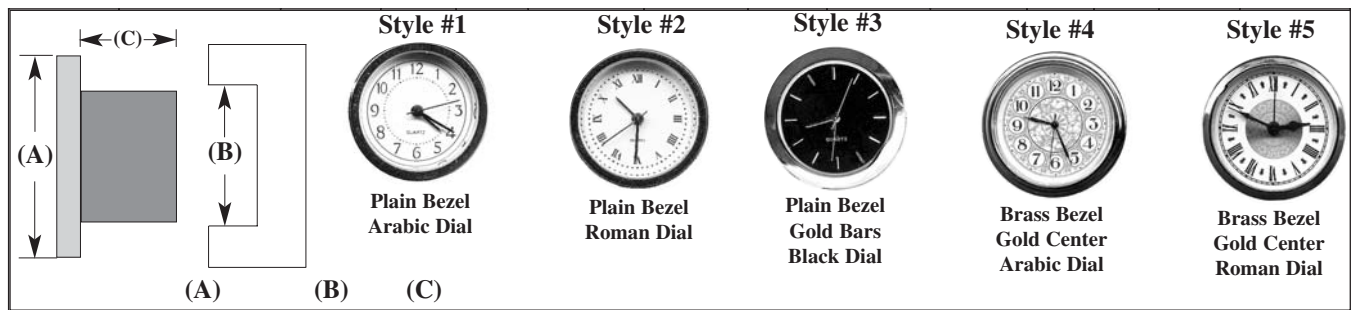

Part #	Bezel Diameter	Min. Hole Diameter	Depth Below Bezel	Bezel Color	Dial Color	Numerals	Style #	Type Of Battery Required	Battery Included	Price Each	Price 3's	Price 12's	Special Features
No. 18462	1-7/16" (36mm)	1-3/8"	3/16"	Brass	White	Arabic	1	Watch	Yes	$6.50	$6.25	$6.00	Combine for price breaks.
No. 18463	1-7/16" (36mm)	1-3/8"	3/16"	Brass	White	Roman	2	Watch	Yes	$6.50	$6.25	$6.00	
No. 20442	1-7/16" (36mm)	1-3/8"	5/16"	Brass	Ivory	Arabic	1	Watch	Yes	$6.50	$6.25	$6.00	
No. 20443	1-7/16" (36mm)	1-3/8"	5/16"	Brass	Ivory	Roman	2	Watch	Yes	$6.50	$6.25	$6.00	
No. 20447	1-7/16" (36mm)	1-3/8"	5/16"	Brass	White/Gold	Arabic	4	Watch	Yes	$6.50	$6.25	$6.00	
No. 20448	1-7/16" (36mm)	1-3/8"	5/16"	Brass	Ivory/Gold	Roman	5	Watch	Yes	$6.50	$6.25	$6.00	
No. 20445	1-7/16" (36mm)	1-3/8"	5/16"	Brass	Gold	Arabic	1	Watch	Yes	$6.50	$6.25	$6.00	
No. 20446	1-7/16" (36mm)	1-3/8"	5/16"	Brass	Gold	Roman	2	Watch	Yes	$6.50	$6.25	$6.00	
No. 20449	1-7/16" (36mm)	1-3/8"	5/16"	Pewter	White	Arabic	1	Watch	Yes	$6.50	$6.25	$6.00	
No. 20450	1-7/16" (36mm)	1-3/8"	5/16"	Pewter	White	Roman	2	Watch	Yes	$6.50	$6.25	$6.00	
No. 23532	1-3/4" (45mm) NEW	1-1/2"	5/16"	Brass	White	Arabic	1	Watch	Yes	$7.00	$6.75	$6.50	Combine for price breaks.
No. 23533	1-3/4" (45mm) NEW	1-1/2"	5/16"	Brass	White	Roman	2	Watch	Yes	$7.00	$6.75	$6.50	
No. 19859	2" (50mm)	1-13/16"	9/32"	Brass	White	Arabic	1	Watch	Yes	$8.25	$8.00	$7.75	Combine for price breaks.
No. 19858	2" (50mm)	1-13/16"	9/32"	Brass	White	Roman	2	Watch	Yes	$8.25	$8.00	$7.75	
No. 20451	2" (50mm)	1-13/16"	9/32"	Brass	Ivory	Arabic	1	Watch	Yes	$8.25	$8.00	$7.75	
No. 20452	2" (50mm)	1-13/16"	9/32"	Brass	Ivory	Roman	2	Watch	Yes	$8.25	$8.00	$7.75	
No. 20454	2" (50mm)	1-13/16"	9/32"	Brass	Gold	Roman	2	Watch	Yes	$8.25	8.00	$7.75	
No. 20455	2" (50mm)	1-13/16"	9/32"	Brass	Gold	Arabic	1	Watch	Yes	$8.25	$8.00	$7.75	
No. 19861	2" (50mm)	1-13/16"	9/32"	Brass	White/Gold	Arabic	4	Watch	Yes	$8.25	$8.00	$7.75	
No. 20453	2" (50mm)	1-13/16"	9/32"	Brass	Black	Gold Bars	3	Watch	Yes	$8.75	$8.50	$8.25	
No. 20204	2-3/8" (60mm)	1-1/2"	5/16"	Brass	White	Arabic	1	"N"	Yes	$5.50	$5.25	$5.00	Combine for price breaks.
No. 20203	2-3/8" (60mm)	2"	21/32"	Brass	White	Roman	2	"N"	Yes	$5.50	$5.25	$5.00	
No. 20201	2-3/8" (60mm)	2"	21/32"	Brass	White/Gold	Arabic	4	"N"	Yes	$5.50	$5.25	$5.00	
No. 20456	2-3/8" (60mm)	2"	21/32"	Brass	Gold	Arabic	1	"N"	Yes	$5.50	$5.25	$5.00	
No. 20457	2-3/8" (60mm)	2"	21/32"	Brass	Gold	Roman	2	"N"	Yes	$5.50	$5.25	$5.00	
No. 20458	2-3/8" (60mm)	2"	3/4"	Brass	White/Gold	Arabic	4	"AAA"	Yes	$5.50	$5.25	$5.00	
No. 20459	2-3/8" (60mm)	2"	3/4"	Brass	White/Gold	Roman	5	"AAA"	Yes	$5.50	$5.25	$5.00	
No. 16572	2-3/4" (70mm)	2-5/16"	1/2"	Brass	Ivory	Arabic	1	"N"	No	$9.50	$9.25	$9.00	Combine for price breaks.
No. 16577	2-3/4" (70mm)	2-5/16"	1/2"	Brass	Ivory	Roman	2	"N"	No	$9.50	$9.25	$9.00	

We Welcome Visa, MasterCard & Discover