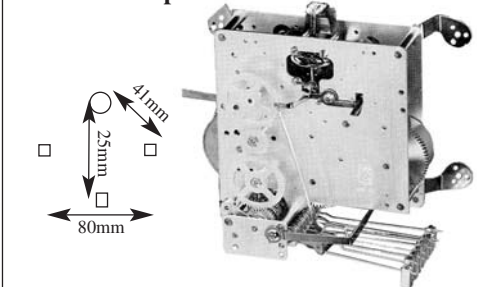

Hermle Triple Chime Movement

Hermle #1050-020 8-day movement with balance. Measures 6-1/2" x 5" and is 4" deep. Chimes Westminster, Whittington or St. Michaels. Accessories not included.
No. 14536 ..... **$135.00 each**