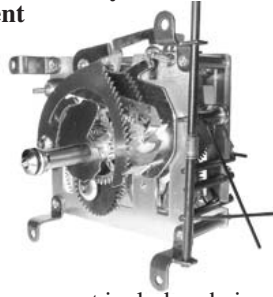

Hubert Herr 1-Day Cuckoo Movement

KW-60 movement includes chains, hooks and rings, hand nut and hand bushing. Weights, pendulum, hands and bellows are not included. 24 centimeter drop.

No. 20875 **$52.00 each**