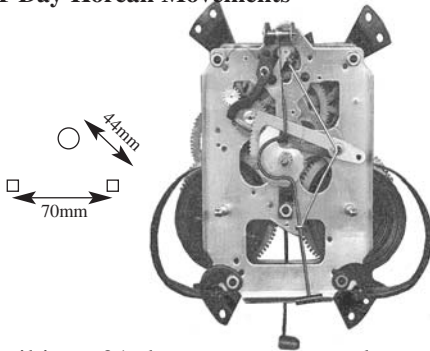

31-Day Korean Movements

Striking 31-day movement plates measures 3-11/16" wide x 4-15/16" tall. Includes a suspension rod. Other accessories not included. Rear mount with front mount pendulum. Drops measured from the center of the handshaft to the pendulum tip.

- **3-3/8" Deep Overall**
  No. 20314 .... 9-1/2" Drop **$47.50 each**
- **4" Deep Overall**
  No. 23580 ..... 13" Drop **$47.50 each**
- **4-5/8" Deep Overall**
  No. 22663 .. 18-1/2" Drop **$47.50 each**
  No. 22664 ..... 29" Drop **$47.50 each**