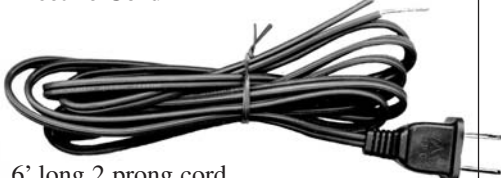

Electric Movements

NEW

2-1/8" x 2-1/8" x 5/8" deep. Rear set with a 6' power cord. 5/16" shaft diameter. Stepping sweep seconds (hand not included). Use our standard "I" shaft hands on pages 68-70.

	Maximum Dial Thickness	Overall Handshaft Length
No. 20529	1/4"	5/8"
No. 23550	1/2"	15/16"
No. 23549	3/4"	1-3/16"

\$7.50 each \$21.75/ 3 (\$7.25)
\$42.00/ 6 (\$7.00) \$81.00/ 12 (\$6.75)

Electric Cord

6' long 2 prong cord.
 No. 19898 Brown
 No. 19503 White
\$1.25 each \$3.00/ 3 (\$1.00)

Rayon Covered Electrical Cord