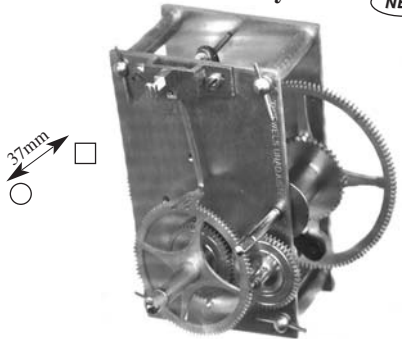

No. 19605 **\$47.50 each**

**Ansonia Style Swinging Arm
Movement-Reproduction**

8-day movement.
No. 10309 **\$65.00 each**
Banjo Movement-Howard #5 Style

Reproduction brass movement is 4" wide x 4" tall x 3-1/8" deep. Accessories are not included but available elsewhere.
No. 20260 **\$92.25 each**
Movement-Howard #70 Style NEW

Reproduction brass movement is 4" wide x 4" tall x 3-1/8" deep. Accessories are not included but available elsewhere.
No. 23608 **\$92.25 each**
Banjo Movement-Willard Style

Reproduction brass movement is 3-3/4" wide x 4-1/4" tall x 2-5/8" deep. This style movement was used in many early banjo cases. Accessories are not included but available elsewhere.
No. 20817 **\$92.25 each**