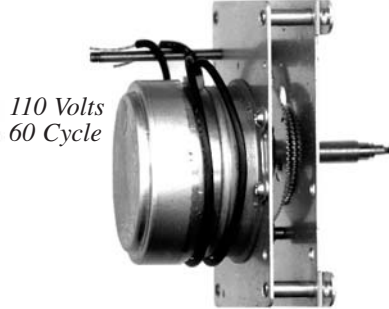

Synchron Type C Electric Movements

All movements are 3" wide x 3-1/4" tall and 2-1/4" deep. Hands are not included. Tab mount, not center mount.

	Overall	Handshaft Length
No. 20067	Bottom Set	3/4"
No. 20068	Bottom Set	7/8"
No. 20069	Bottom Set	1"
No. 20070	Bottom Set	1-3/8"
$25.50 each $75.00/ 3 ($25.00)		
No. 20063	Rear Set	3/4"
No. 20064	Rear Set	7/8"
No. 20065	Rear Set	1"
No. 20066	Rear Set	1-3/8"
$24.00 each $70.50/ 3 ($23.50)		

"H" Field & Coil Assembly

New old stock with some surface rust.
No. 20638 **$10.00 each**

"S" Field & Coil Assembly

New old stock with some surface rust.
No. 20675 **$10.00 each**

"H" Type Rotor

While Supplies Last

M2394 60 cycles and 3.6 RPM. Replaces M519, M714, M768, M1145, M1313, M1630, M2023, M2146, M2275, M2309, M2317, M2319, M2475, M2676, M2682, M3025, M3136, M3230, M3401, M3434, and M3632.

No. 19257 **$35.00 each**

"S" Type Rotor

While Supplies Last

M3635 60 cycles and 3.6 RPM. Replaces: M2492, M3072, M3083, M3141, M3154, M3156, M3162, M3296, M3313, M3331, M3333, M3378, M3394, M3404, M3476, M3479, M3481, M3518, M3520, and M3633.

No. 14521 **$7.50 each**