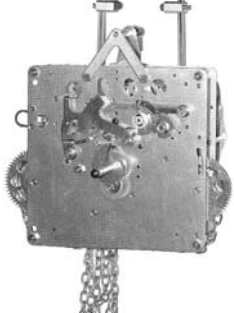

Hermle Westminster Chime Movement

Hermle #451-053/94cm 8 day Westminster chime movement. Measures 4-3/4" x 4-3/4" x 6" deep with the hammers mounted on the side. Front mount. Accessories are not included.

No. 23157 **$112.50 each**