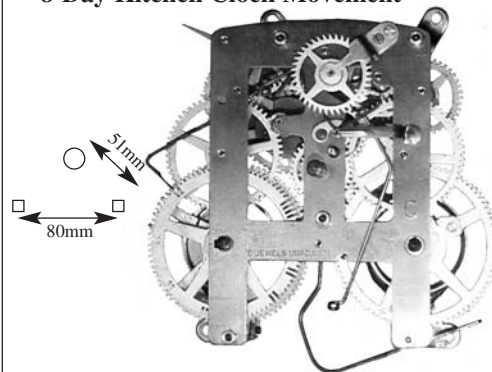

5-1/2" x 6" and 2-5/8" deep overall with a 1" handshaft. The pendulum drop is 9-1/4" from center of the handshaft to pendulum tip. Accessories not included.
No. 14442 **$45.50 each**
8-Day Long Shaft Movements