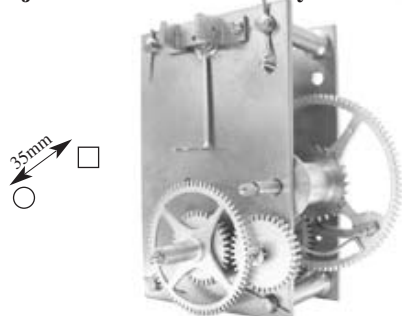

No. 19605 **\$47.50 each**

**Ansonia Style Swinging Arm
Movement-Reproduction**

8-day movement.
No. 10309 **\$65.00 each**
Banjo Movement-Howard #5 Style

Reproduction brass movement is 4" wide x 4" tall x 3-1/8" deep. Accessories are not included but available elsewhere.
No. 20260 **\$92.25 each**
Movement-Howard #70 Style NEW

Reproduction brass movement is 4" wide x 4" tall x 3-1/8" deep. Accessories are not included but available elsewhere.
No. 23608 **\$92.25 each**
Banjo Movement-Willard Style

Reproduction brass movement is 3-3/4" wide x 4-1/4" tall x 2-5/8" deep. This style movement was used in many early banjo cases. Accessories are not included but available elsewhere.
No. 20817 **\$92.25 each**