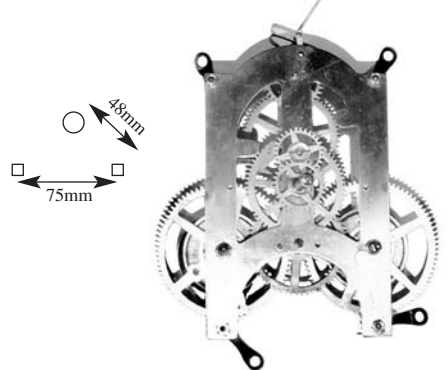

No. 23356 **\$30.50 each**

Ansonia Style 30-Day Time Only Gallery Movement

Rear mount with a rear pendulum swing. The pendulum is suspended from the top of the case with a suspension bracket. Measures 6" tall, 5-3/4" wide and 3-3/4" deep. Accessories are not included. The drop is 19-1/2" from the point of suspension to the pendulum tip. Non striking.