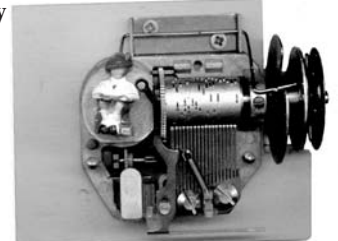

No. 22807 **\$2.00 each**

\$18.00/ 12 (\$1.50)

Cuckoo Clock Music Movement Assembly

Mounted on a wood board. When music is activated the man swings down. One tune 18 tooth music movement.

No. 14429 **\$36.50 each**