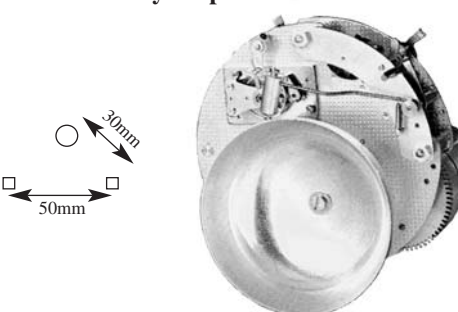

Hermle Bim-Bam Movement

- Hermle #130-020 8-day movement with a balance. It's 3-3/4" diameter and 2" deep. Accessories are not included.
No. 14510 **\$91.50 each**

Hermle 8-Day Ships Bell Movement

- Hermle #132-071SG 8-day ships bell movement has a jeweled platform escapement. Measures 3-1/2" diameter and 2" deep. Accessories not included.
No. 14511 **\$122.00 each**