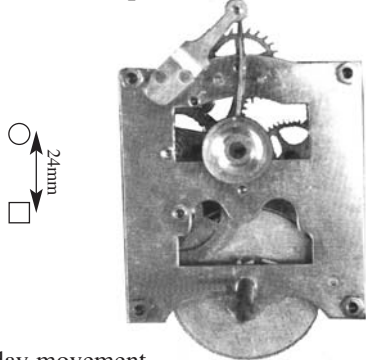

No. 23356 **\$30.50 each**

Ansonia Style 30-Day Time Only Gallery Movement

Rear mount with a rear pendulum swing. The pendulum is suspended from the top of the case with a suspension bracket. Measures 6" tall, 5-3/4" wide and 3-3/4" deep. Accessories are not included. The drop is 19-1/2" from the point of suspension to the pendulum tip. Non striking.

No. 19605 **\$47.50 each**

**Ansonia Style Swinging Arm
Movement-Reproduction**

8-day movement.
No. 10309 **\$65.00 each**
Banjo Movement-Howard #5 Style

Reproduction brass movement is 4" wide x 4" tall x 3-1/8" deep. Accessories are not included but available elsewhere.
No. 20260 **\$92.25 each**
Movement-Howard #70 Style NEW