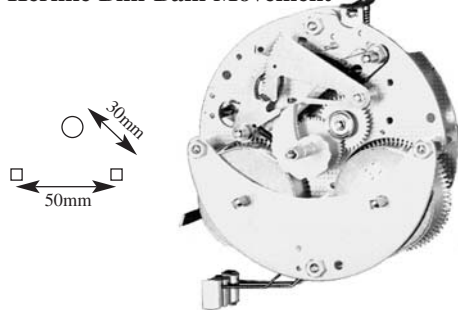

Hermle Bim-Bam Movement

- Hermle #130-020 8-day movement with a balance. It's 3-3/4" diameter and 2" deep. Accessories are not included.
  No. 14510 ..... **$91.50 each**