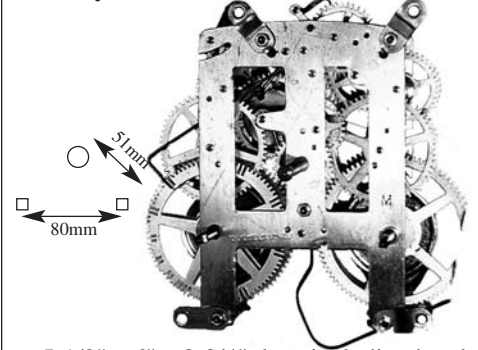

8-Day Mantel Clock Movement

5-1/2" x 6" x 3-3/4" deep including handshaft. The drop is approximately 4-1/2" from the handshaft to the tip of the pendulum. Front mount. The pendulum swings at the rear. The handshaft length is 1-1/2". Accessories are not included.
No. 14535 **$45.50 each**
Fast/Slow Assembly