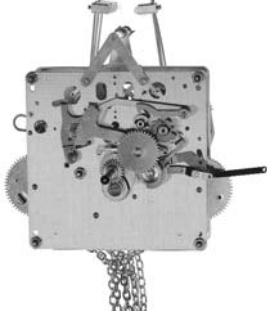

Hermle Westminster Chime Movement

Hermle #451-050/85cm 8 day Westminster chime movement. Measures 4-3/4" x 4-3/4" x 6" deep with the hammers mounted on the back. Front mount. Accessories are not included.

No. 23155 **$112.50 each**

Hermle #451-050/94cm 8 day Westminster chime movement. Same as above but longer drop.

No. 23156 **$112.50 each**