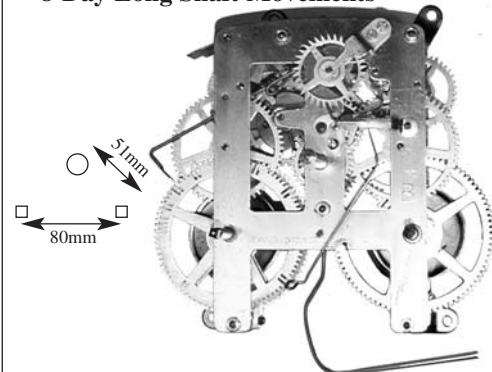

Used in school clocks, long drop regulators or store regulators. 5-1/2" x 6" and 3-3/4" deep. 2" handshaft length. Heavy brass plates with oil sinks and lantern pinions. Drops are measured from center of handshaft to the pendulum tip. Accessories are not included.
No. 14464 .. 13-1/4" Drop **$45.50 each**
No. 14470 ..... 18" Drop **$45.50 each**

**Visa, MasterCard &
Discover Are Welcome**