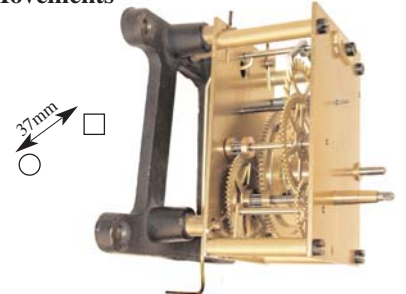

Used in school clocks, long drop regulators or store regulators. 5-1/2" x 6" and 3-3/4" deep. 2" handshaft length. Heavy brass plates with oil sinks and lantern pinions. Drops are measured from center of handshaft to the pendulum tip. Accessories are not included.
No. 14464 .. 13-1/4" Drop **\$45.50 each**
No. 14470 18" Drop **\$45.50 each**

**Visa, MasterCard &
Discover Are Welcome**

8-Day Mantel Clock Movement

5-1/2" x 6" x 3-3/4" deep including handshaft. The drop is approximately 4-1/2" from the handshaft to the tip of the pendulum. Front mount. The pendulum swings at the rear. The handshaft length is 1-1/2". Accessories are not included.
No. 14535 **\$45.50 each**
Fast/Slow Assembly

Used on mantel clocks. 2.0mm shaft.
No. 20428 **\$7.00 set**
8-Day Time Only Movement

Used in school clocks, long drop regulators or store regulators. 3-3/4" x 4-3/4" and 3-3/4" deep. 2" handshaft length. Heavy brass plates with oil sinks and lantern pinions. The drop is about 18" from the center of the handshaft to the pendulum tip. 1-3/4" from center shaft to winding arbor. Accessories not included.
No. 14492 **\$37.50 each**
Seth Thomas Style #2 & #3 Movements