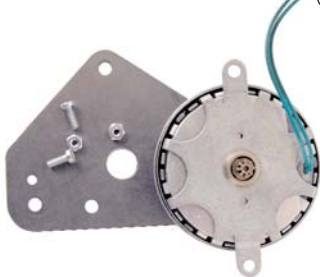

\$7.50 each \$21.75/ 3 (\$7.25)
\$42.00/ 6 (\$7.00) \$81.00/ 12 (\$6.75)

Electric Cord

6' long 2 prong cord.
 No. 19898 Brown
 No. 19503 White
\$1.25 each \$3.00/ 3 (\$1.00)

Rayon Covered Electrical Cord

Seth Thomas Replacement Motor

NEW

Replaces the #A300-100 Seth Thomas capsule. Complete with gear and mounting hardware.
 No. 23348 **\$20.00 each**

Synchron Motor

Hansen A-43RA is 1 RPM, 60 cycle. Includes a 10 tooth pinion. 2" diameter, 1-3/8" deep. 4 tabs. Not center mount.
 No. 18404 **\$16.50 each**

"B" Field, Coil, & Rotor Assembly

This assembly will replace the field, coil and rotor assembly of the "B" type rotor. It's easy to mount using the existing mounting layout. The motor is a high torque version that rotates clockwise and non-reversible. Motor runs slightly noisy.
 No. 20146 **\$25.00 each**