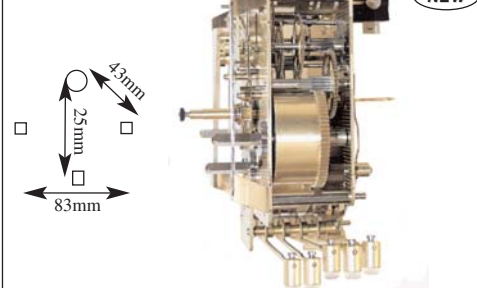

Hermle Westminster Chime Movement

Hermle #341-020 8-day Westminster chime movement with 11 cm short pendulum. Measures 5" x 5-1/2" and 3-1/4" deep. Front mount. Accessories not included.

- No. 23566 ..... **$103.00 each**