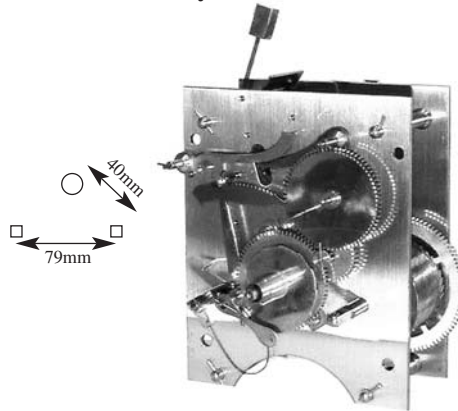

Movement-8-Day Bell Strike

Quality American made seconds-beating weight driven movement is 6-1/2" tall x 5-1/4" wide x 6" overall depth. Heavy brass plates. Accessories are available elsewhere in the catalog.
No. 20256 **$634.50 each**
8-Day Kitchen Clock Movement