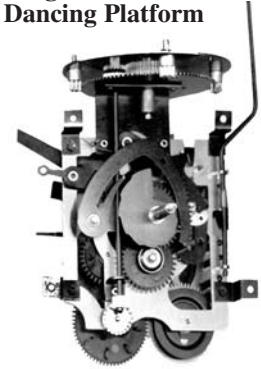

1-Day Regula Cuckoo Movement With Dancing Platform

Regula 25 time, strike and music movement includes dancing platform, chains and hand nut. The movement size is 3" wide x 3-1/2" tall. Does not include weights, pendulum, hands, dancing figures or bellows.

No. 18409 ..... 4-1/2" Tall **$65.00 each**

No. 20071 ..... 5" Tall **$72.00 each**