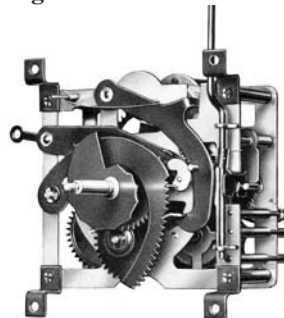

No. 20876 **\$59.50 each**

Hubert Herr 8-Day Cuckoo Movement

KW-80 movement includes chains, hooks and rings, hand nut and hand bushing. Weights, pendulum, hands and bellows are not included. 24 centimeter drop.

No. 20877 **\$78.00 each**

1-Day Regula Cuckoo Movement NEW

Regula 25 movement includes chains, hooks and rings, hand nut and hand bushing. Weights, pendulum, hands and bellows are not included.

No. 14427 19 cm Drop