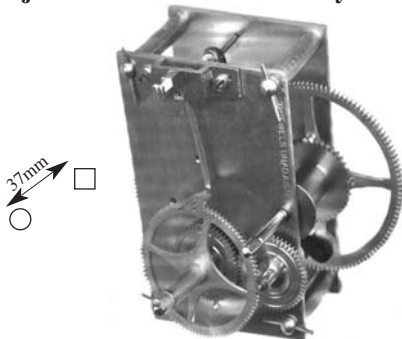

No. 23356 **\$30.50 each**

Ansonia Style 30-Day Time Only Gallery Movement

Rear mount with a rear pendulum swing. The pendulum is suspended from the top of the case with a suspension bracket. Measures 6" tall, 5-3/4" wide and 3-3/4" deep. Accessories are not included. The drop is 19-1/2" from the point of suspension to the pendulum tip. Non striking.

No. 19605 **\$47.50 each**

**Ansonia Style Swinging Arm
Movement-Reproduction**

8-day movement.
No. 10309 **\$65.00 each**
Banjo Movement-Howard #5 Style

Reproduction brass movement is 4" wide x 4" tall x 3-1/8" deep. Accessories are not included but available elsewhere.
No. 20260 **\$92.25 each**
Movement-Howard #70 Style NEW