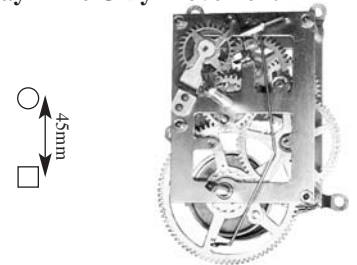

Used in school clocks, long drop regulators or store regulators. 5-1/2" x 6" and 3-3/4" deep. 2" handshaft length. Heavy brass plates with oil sinks and lantern pinions. Drops are measured from center of handshaft to the pendulum tip. Accessories are not included.
No. 14464 .. 13-1/4" Drop **\$45.50 each**
No. 14470 18" Drop **\$45.50 each**

**Visa, MasterCard &
Discover Are Welcome**

8-Day Mantel Clock Movement

5-1/2" x 6" x 3-3/4" deep including handshaft. The drop is approximately 4-1/2" from the handshaft to the tip of the pendulum. Front mount. The pendulum swings at the rear. The handshaft length is 1-1/2". Accessories are not included.
No. 14535 **\$45.50 each**
Fast/Slow Assembly

Used on mantel clocks. 2.0mm shaft.
No. 20428 **\$7.00 set**
8-Day Time Only Movement

Used in school clocks, long drop regulators or store regulators. 3-3/4" x 4-3/4" and 3-3/4" deep. 2" handshaft length. Heavy brass plates with oil sinks and lantern pinions. The drop is about 18" from the center of the handshaft to the pendulum tip. 1-3/4" from center shaft to winding arbor. Accessories not included.
No. 14492 **\$37.50 each**
Seth Thomas Style #2 & #3 Movements