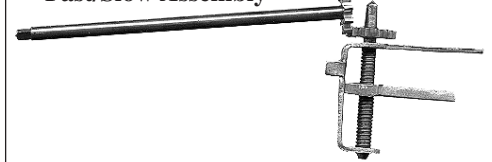

Used on mantel clocks. 2.0mm shaft.
No. 20428 **$7.00 set**
8-Day Time Only Movement