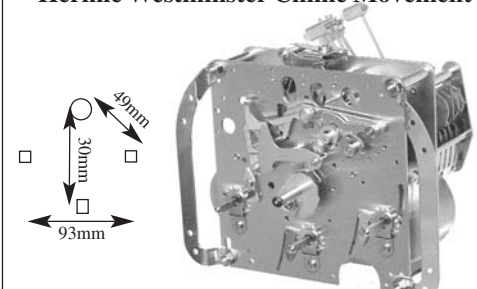

Hermle Westminster Chime Movement

Hermle #350-060 8 day Westminster chime movement with balance. Measures 4-3/4" x 5-1/4" x 4-3/4" deep with the hammers mounted on the back. Front mount. Accessories are not included.
No. 23154 ..... **$125.00 each**

**We Welcome
Visa,
MasterCard &
Discover**

Try Timesavers Premium 2-Day Blue Label Service

For orders call: 1-800-552-1520 or 1-480-483-3711 • Email: info@timesavers.com

Prices and descriptions are subject to change without notice.