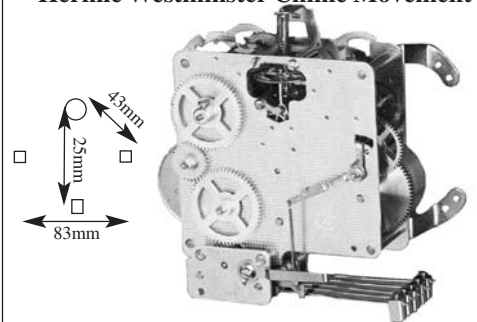

Hermle Westminster Chime Movement

Hermle #340-020 8-day Westminster chime movement with balance. Measures 5" x 5-1/2" and 3-1/4" deep. Front mount. Accessories not included.

- No. 14508 ..... **$106.00 each**