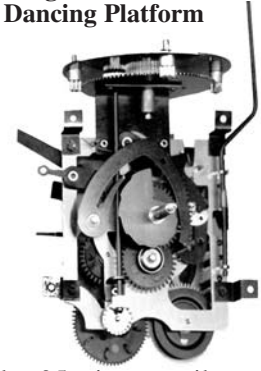

No. 20877 **\$78.00 each**

1-Day Regula Cuckoo Movement NEW

Regula 25 movement includes chains, hooks and rings, hand nut and hand bushing. Weights, pendulum, hands and bellows are not included.

No. 14427 19 cm Drop

No. 23508 23 cm Drop

\$37.50 each \$111.00/ 3 (\$37.00)

1-Day Regula Cuckoo Movement With Dancing Platform

Regula 25 time, strike and music movement includes dancing platform, chains and hand nut. The movement size is 3" wide x 3-1/2" tall. Does not include weights, pendulum, hands, dancing figures or bellows.