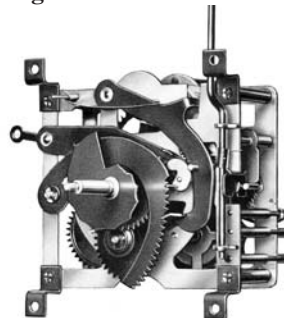

No. 20875 **\$52.00 each**

Hubert Herr 1-Day Cuckoo Movement

KW-75 movement includes chains, hooks and rings, hand nut and hand bushing. Weights, pendulum, hands and bellows are not included. 29 centimeter drop.

No. 20876 **\$59.50 each**

Hubert Herr 8-Day Cuckoo Movement

KW-80 movement includes chains, hooks and rings, hand nut and hand bushing. Weights, pendulum, hands and bellows are not included. 24 centimeter drop.

No. 20877 **\$78.00 each**

1-Day Regula Cuckoo Movement NEW

Regula 25 movement includes chains, hooks and rings, hand nut and hand bushing. Weights, pendulum, hands and bellows are not included.

No. 14427 19 cm Drop

No. 23508 23 cm Drop

\$37.50 each \$111.00/ 3 (\$37.00)

1-Day Regula Cuckoo Movement With Dancing Platform

Regula 25 time, strike and music movement includes dancing platform, chains and hand nut. The movement size is 3" wide x 3-1/2" tall. Does not include weights, pendulum, hands, dancing figures or bellows.