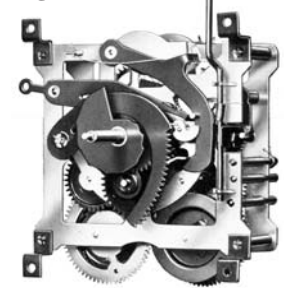

No. 20877 **\$78.00 each**

1-Day Regula Cuckoo Movement NEW

Regula 25 movement includes chains, hooks and rings, hand nut and hand bushing. Weights, pendulum, hands and bellows are not included.

No. 14427 19 cm Drop

No. 23508 23 cm Drop

\$37.50 each \$111.00/ 3 (\$37.00)

1-Day Regula Cuckoo Movement With Dancing Platform

Regula 25 time, strike and music movement includes dancing platform, chains and hand nut. The movement size is 3" wide x 3-1/2" tall. Does not include weights, pendulum, hands, dancing figures or bellows.

No. 18409 4-1/2" Tall **\$65.00 each**

No. 20071 5" Tall **\$72.00 each**

8-Day Regula Cuckoo Movement

NEW

Regula 34 8-day movement includes chains, hooks and rings, hand nut and hand bushing. Weights, pendulum, hands and bellows not included.