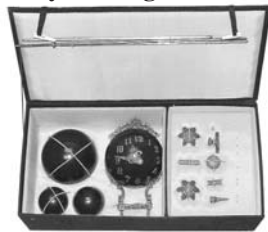

Hermle Westminster Chime Movement

Hermle #451-050/85cm 8 day Westminster chime movement. Measures 4-3/4" x 4-3/4" x 6" deep with the hammers mounted on the back. Front mount. Accessories are not included.

No. 23155 **\$112.50 each**

Hermle #451-050/94cm 8 day Westminster chime movement. Same as above but longer drop.

No. 23156 **\$112.50 each**

Hermle Westminster Chime Movement

Hermle #451-053/94cm 8 day Westminster chime movement. Measures 4-3/4" x 4-3/4" x 6" deep with the hammers mounted on the side. Front mount. Accessories are not included.

No. 23157 **\$112.50 each**

Ansonia Style Swinger Kit

Includes all the parts necessary to assemble a full size Ansonia style swinger. Simple tools required. Antique finish. Statue and instructions are not included.

No. 23146 **\$421.50 each**

Junghans Swinging Arm Assembly

Authentic reproduction for Junghans swingers. Can be used on the Bar Maid, Diana, Elephant, Kangaroo, Onion Boy, and others or design your own clock. Antiqued brass finish. The arm is 9-1/8" long. The white porcelain dial with black numerals is 1.85" diameter. Eight day mechanical windup movement. Complete with a matching jewel bar.