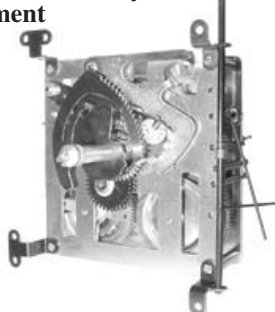

Hubert Herr 8-Day Cuckoo Movement

KW-80 movement includes chains, hooks and rings, hand nut and hand bushing. Weights, pendulum, hands and bellows are not included. 24 centimeter drop.

No. 20877 **$78.00 each**