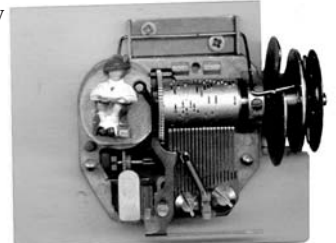

No. 14428 19 cm Drop

No. 23509 23 cm Drop

No. 23510 28 cm Drop

\$58.00 each \$172.50/ 3 (\$57.50)

Closeout-Reuge 18 Tooth Music Movement

While Supplies Last

18 tooth Swiss movement is being sold for parts. Sold without the governor. While supplies last.

No. 22807 **\$2.00 each**

\$18.00/ 12 (\$1.50)

Cuckoo Clock Music Movement Assembly

Mounted on a wood board. When music is activated the man swings down. One tune 18 tooth music movement.

No. 14429 **\$36.50 each**