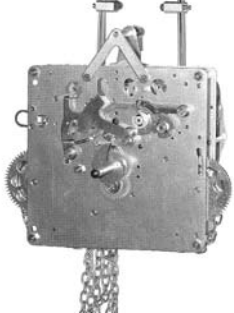

Hermle Westminster Chime Movement

Hermle #451-050/85cm 8 day Westminster chime movement. Measures 4-3/4" x 4-3/4" x 6" deep with the hammers mounted on the back. Front mount. Accessories are not included.

No. 23155 **\$112.50 each**

Hermle #451-050/94cm 8 day Westminster chime movement. Same as above but longer drop.

No. 23156 **\$112.50 each**

Hermle Westminster Chime Movement

Hermle #451-053/94cm 8 day Westminster chime movement. Measures 4-3/4" x 4-3/4" x 6" deep with the hammers mounted on the side. Front mount. Accessories are not included.

No. 23157 **\$112.50 each**

Ansonia Style Swinger Kit

Includes all the parts necessary to assemble a full size Ansonia style swinger. Simple tools required. Antique finish. Statue and instructions are not included.

No. 23146 **\$421.50 each**

Junghans Swinging Arm Assembly

Authentic reproduction for Junghans swingers. Can be used on the Bar Maid, Diana, Elephant, Kangaroo, Onion Boy, and others or design your own clock. Antiqued brass finish. The arm is 9-1/8" long. The white porcelain dial with black numerals is 1.85" diameter. Eight day mechanical windup movement. Complete with a matching jewel bar.