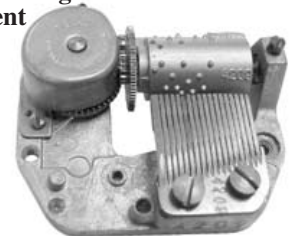

No. 23508 23 cm Drop

\$37.50 each \$111.00/ 3 (\$37.00)

1-Day Regula Cuckoo Movement With Dancing Platform

Regula 25 time, strike and music movement includes dancing platform, chains and hand nut. The movement size is 3" wide x 3-1/2" tall. Does not include weights, pendulum, hands, dancing figures or bellows.

No. 18409 4-1/2" Tall **\$65.00 each**

No. 20071 5" Tall **\$72.00 each**

8-Day Regula Cuckoo Movement

NEW

Regula 34 8-day movement includes chains, hooks and rings, hand nut and hand bushing. Weights, pendulum, hands and bellows not included.

No. 14428 19 cm Drop

No. 23509 23 cm Drop

No. 23510 28 cm Drop

\$58.00 each \$172.50/ 3 (\$57.50)

Closeout-Reuge 18 Tooth Music Movement

While Supplies Last

18 tooth Swiss movement is being sold for parts. Sold without the governor. While supplies last.

No. 22807 **\$2.00 each**

\$18.00/ 12 (\$1.50)

Cuckoo Clock Music Movement Assembly

Mounted on a wood board. When music is activated the man swings down. One tune 18 tooth music movement.

No. 14429 **\$36.50 each**