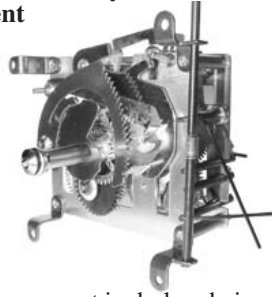

Hermle Westminster Chime Movement

Hermle #451-050/85cm 8 day Westminster chime movement. Measures 4-3/4" x 4-3/4" x 6" deep with the hammers mounted on the back. Front mount. Accessories are not included.

No. 23157 **\$112.50 each**

Ansonia Style Swinger Kit

Includes all the parts necessary to assemble a full size Ansonia style swinger. Simple tools required. Antique finish. Statue and instructions are not included.

No. 23146 **\$421.50 each**

Junghans Swinging Arm Assembly

Authentic reproduction for Junghans swingers. Can be used on the Bar Maid, Diana, Elephant, Kangaroo, Onion Boy, and others or design your own clock. Antiqued brass finish. The arm is 9-1/8" long. The white porcelain dial with black numerals is 1.85" diameter. Eight day mechanical windup movement. Complete with a matching jewel bar.

No. 19949 **\$133.25 each**

Hubert Herr 1-Day Cuckoo Movement

KW-60 movement includes chains, hooks and rings, hand nut and hand bushing. Weights, pendulum, hands and bellows are not included. 24 centimeter drop.