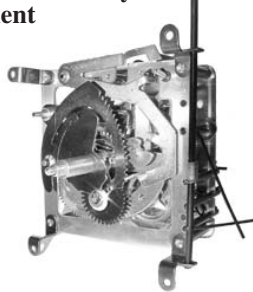

No. 23146 **\$421.50 each**

Junghans Swinging Arm Assembly

Authentic reproduction for Junghans swingers. Can be used on the Bar Maid, Diana, Elephant, Kangaroo, Onion Boy, and others or design your own clock. Antiqued brass finish. The arm is 9-1/8" long. The white porcelain dial with black numerals is 1.85" diameter. Eight day mechanical windup movement. Complete with a matching jewel bar.

No. 19949 **\$133.25 each**

Hubert Herr 1-Day Cuckoo Movement

KW-60 movement includes chains, hooks and rings, hand nut and hand bushing. Weights, pendulum, hands and bellows are not included. 24 centimeter drop.

No. 20875 **\$52.00 each**

Hubert Herr 1-Day Cuckoo Movement

KW-75 movement includes chains, hooks and rings, hand nut and hand bushing. Weights, pendulum, hands and bellows are not included. 29 centimeter drop.