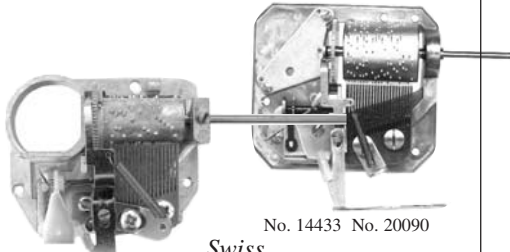

**Two-Tune Cuckoo Music Movements**

No. 22665  
 Swiss Made  
**One-Tune (Edelweiss)**  
 No. 22665 ..... 18 Tooth **\$16.50 each**  
**Two-Tune (Edelweiss/Happy Wanderer)**  
 No. 14433 ..... 22 Tooth **\$30.00 each**  
 No. 20090 ..... 28 Tooth **\$40.00 each**  
 No. 22860 ..... 36 Tooth **\$44.00 each**

**Music Movement Governors**  
 No. 22859 ..... No. 14495  
 No. 22666 ..... No. 22668 ..... No. 17685  
 Replace worn or damaged governors and still keep the same tune in your customers clock. Tooth count indicates the number of teeth on the comb. These are new style units that may have to be filed out to fit your movement.