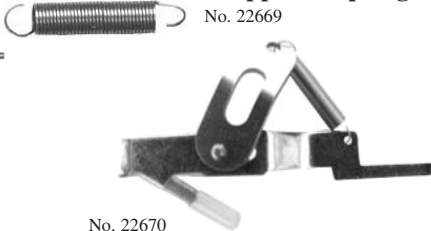

Music Movement Stopper & Spring

No. 22669 ..... Coil Spring **$1.75**
No. 22670 ..... 18 Tooth Stopper **$5.00**

Sankyo White Plastic Music Movements

18 tooth music movement has a white plastic base and cover. Includes a silver-tone winding key. The movement is designed to accept animation accessories by drilling a hole in the case. Measures 2-13/16" x 1-15/16" x 1-1/16" tall.

No. 22899 ..... Amazing Grace
No. 22900 ..... Edelweiss
No. 22901 ..... I Will Always Love You
No. 22898 ..... It's A Small World
No. 22902 ..... Music Box Dancer
No. 22903 ..... Over The Rainbow
$3.00 each $8.25/ 3 ($2.75)
$15.00/ 6 ($2.50)

Touch Electronic Modules

Sound holes in the top of the movement produce a louder and clearer sound. Plays 10,000 cycles on a replaceable battery (included). 1-3/4" diameter x 1/2" deep.
No. 22905 ..... Frosty The Snowman
No. 22904 ..... Love Story
No. 22907 ..... Over The Rainbow
$1.25 each $3.30/ 3 ($1.10)