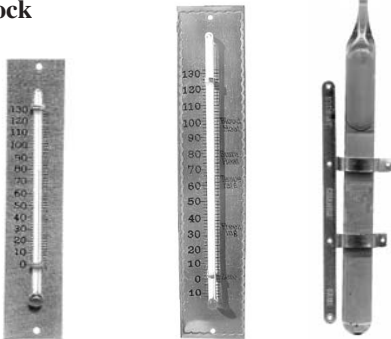

**Barometer & Thermometers-Kitchen Clock**

Decorative, non functional thermometer with red tube mounted on engraved brass plate 5/8" wide x 3" long.

No. 20281 **\$12.50 each**

Same as above but 1" wide x 5-1/32" long.

No. 20491 **\$16.50 each**

Decorative barometer is non-working with a sealed glass tube containing colored liquid. The tube is 5/8" diameter x 6-3/4" long. The brass engraved plate is 5/16" wide x 4-7/8" long. The plate is engraved: Stormy, Change and Fair. Complete with two brass mounting brackets. All you need are the brads.

No. 20490 **\$17.50 set**

**Barometer Dials-Aneroid**

Printed on high gloss quality white card stock. Measures 8-1/4" wide x 9-1/2" high with a 7-3/16" diameter printed area. Fits standard 8" barometers.

No. 23088 **\$8.00 each**

**Level Dial**

2-1/2" square brass etched dial.

No. 23089 **\$8.00 each**

**Barometer Bezel Assembly**

Polished brass bezel with beveled glass has the hand and set knob in place. 8-7/8" outside diameter 7-7/8" glass diameter.