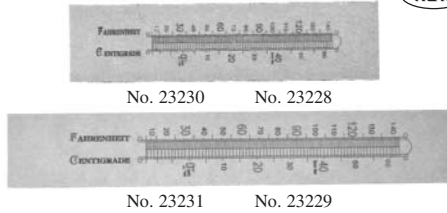

Thermometer Scales

Printed on gloss quality white card stock. With Fahrenheit and Centigrade scales.

1-3/4" Wide x 7" High

No. 23230 ..... Black **$4.50 each**

No. 23231 .....Black & Red **$4.50 each**

1-7/8" Wide x 9-1/2" High

No. 23228 ..... Black **$4.50 each**

No. 23229 .....Black & Red **$4.50 each**