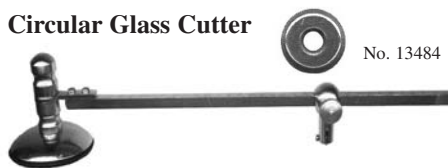

Circular Glass Cutter

No. 13484

Cuts circles from 2-1/4" to 16-1/2". Use kerosene as a lubricant.

No. 13485 **\$28.00 each**

Glass Cutter Blades

For our glass cutter No. 13485.

No. 13484 **\$1.00 each**

Night Light Clock Glass Shade

Used on French night light clocks. 4" diameter milk glass shade has blue Roman numerals. The bottom opening is 1-7/8" diameter, the top opening is 2-1/16" diameter. 3-1/2" tall.

No. 20515 **\$20.00 each**