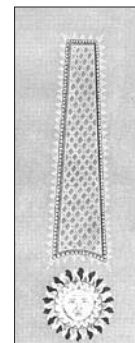

Gold design size is 3/4" at top x 1-7/8" at bottom x 9" tall.

No. 30035 Clear Center \$20.00

No. 30036 Blue Center \$22.50

No. 30037 Green Center \$22.50

Design size is 1" at top x

2-1/4" at bottom x 11" tall.

No. 30038 Clear Center \$20.00

No. 30039 Blue Center \$22.50

No. 30040 Green Center \$22.50

No. 30041 .. Green & Black* \$22.50

*Goes with Mt. Vernon lower glass

No. 30044..... \$32.50 each

Glass size is 8" wide by 10" tall.

Gold design is 1-1/8" at top x 2" at bottom x 7" tall.

Clear background.

You can paint the background any enamel color you desire.

No. 30043 .. \$11.00

Glass size is 8" wide by 10" tall. 23K gold leaf design is 1-1/8" at top x 2" at bottom x 7" tall