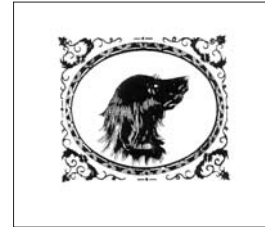

No. 30016 Gold ... \$11.00
No. 30017 Silver . \$13.00

No. 30018 Gold ... \$11.00
No. 30019 Silver . \$13.00

No. 30284 Silver . \$13.00

No. 30028 Silver . \$13.00

10" x 8" Multicolor Glass

Each glass measures 10" wide x 8" tall x .07" thick. The design size is indicated. Can be used for lower glass on banjo clocks. See page 81 for cutting charges.

American Eagle
Brown & gold eagle with red & gold shield. Blue background. 6-1/2" wide x 4-1/2" tall.
No 30031 . \$25.00

Geometric Design
Gold design with rust background. Use horizontally or vertically. 7-1/8" wide x 6-1/8" tall.
No. 30029 . \$20.00