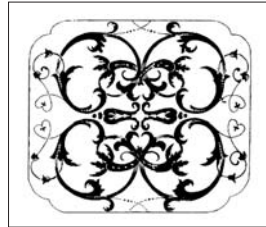

8" x 10" OG Glass

Can be used on OG and 1/2 column clocks. All except No 30024, No. 30025 and No. 30028 can be trimmed to fit 8" wide x 9" tall opening. Each glass measures 8" wide x 10" tall x .07" thick. See page 81 for cutting charges.

No. 30016 Gold ... \$11.00
No. 30017 Silver . \$13.00

No. 30018 Gold ... \$11.00
No. 30019 Silver . \$13.00

No. 30284 Silver . \$13.00

No. 30028 Silver . \$13.00

10" x 8" Multicolor Glass

Each glass measures 10" wide x 8" tall x .07" thick. The design size is indicated. Can be used for lower glass on banjo clocks. See page 81 for cutting charges.

American Eagle
Brown & gold eagle with red & gold shield. Blue background. 6-1/2" wide x 4-1/2" tall.
No 30031 . \$25.00

Geometric Design
Gold design with rust background. Use horizontally or vertically. 7-1/8" wide x 6-1/8" tall.
No. 30029 . \$20.00