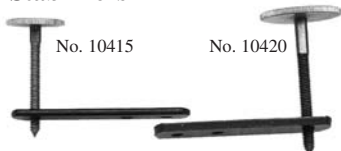

No. 19828

No. 18325 No. 18326
No. 20988 No. 20989 No. 20860

Mounts movements in brackets. M3 dia.
No. 18325 29mm Overall 22mm Thread
No. 18326 39mm Overall 32mm Thread
No. 20988 46mm Overall 22mm Thread
No. 20989 61mm Overall 32mm Thread
\$1.00 each \$1.70/ 2 (\$85¢)

Movement Mounting Washer-Hermle

No. 19828 5/8" x 2" **50¢ each**
13/16" round convex steel washer.
No. 20860 **25¢ each**

\$1.00/ 5 (20¢)

Grandfather Wall Brace Dry Wall & Stud Anchor

Securely mounts and stabilizes grandfather clocks to the wall. Every service call or setup is a potential customer.

No. 22676 **\$22.00 each**

Wall Stabilizers

No. 10415 No. 10420

Steel stabilizers with knurled brass knobs. Sold individually. 1-7/8" long plate.
No. 10415 1-1/4" Screw
No. 10420 1-1/2" Screw
\$3.00 each \$5.50/ 2 (\$2.75)