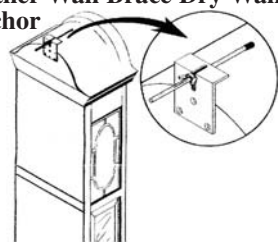

No. 19828

No. 18325 No. 18326
No. 20988 No. 20989 No. 20860

Mounts movements in brackets. M3 dia.
No. 18325 29mm Overall 22mm Thread
No. 18326 39mm Overall 32mm Thread
No. 20988 46mm Overall 22mm Thread
No. 20989 61mm Overall 32mm Thread
\$1.00 each \$1.70/ 2 (\$85¢)

Movement Mounting Washer-Hermle

No. 19828 5/8" x 2" **50¢ each**
13/16" round convex steel washer.
No. 20860 **25¢ each**

\$1.00/ 5 (20¢)

Grandfather Wall Brace Dry Wall & Stud Anchor

Securely mounts and stabilizes grandfather clocks to the wall. Every service call or setup is a potential customer.