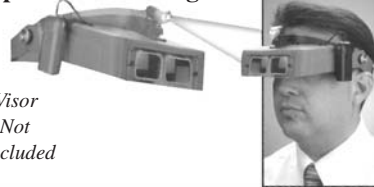

Optivisor Visor Light

Visor Not Included

Adjustable, hands free light attaches to your Optivisor. Uses a xenon 6000 laser beam to illuminate for over 5 hours. Includes a 42" cord so it can be attached to a pocket or belt. Two "AA" batteries are not included.

No. 20418 **$18.75 each**

Optiloupe

Fits on either side of the Optivisor for an additional 2-1/2X power.

No. 13844 **$7.25 each**