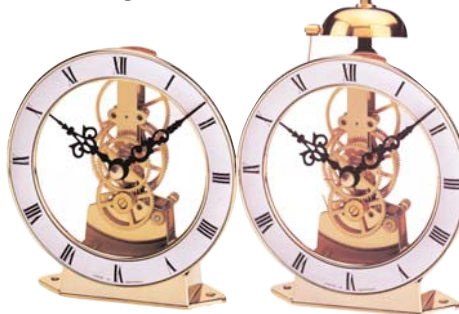

Assemble your own double end keys from our assortments. Includes 3 each of 1.60mm, 1.65mm, 1.70mm, 1.75mm, 1.85mm, and 1.95mm small ends and 3 each of 3.0mm, 3.25mm, 3.50mm, 3.75mm, 4.0mm and 4.25mm large end keys with wings. Choose the combination you need and assemble.

No. 23662 **\$13.00 kit**

Hermle Quartz Skeleton Movements

No. 23572

No. 23573

Brass skeleton movement with a quartz movement mounted in the base. 4" tall Complete with dial and hands.

No. 23572 **\$38.50 each**

Same as above but with a bell strike once on the hour. 5-3/8" tall.

No. 23573 **\$45.75 each**

Steel Tall Case Chain

No. 23499 1.8mm Link Diameter

No. 23498 1.8mm Link Diameter

No. 23497 1.6mm Link Diameter